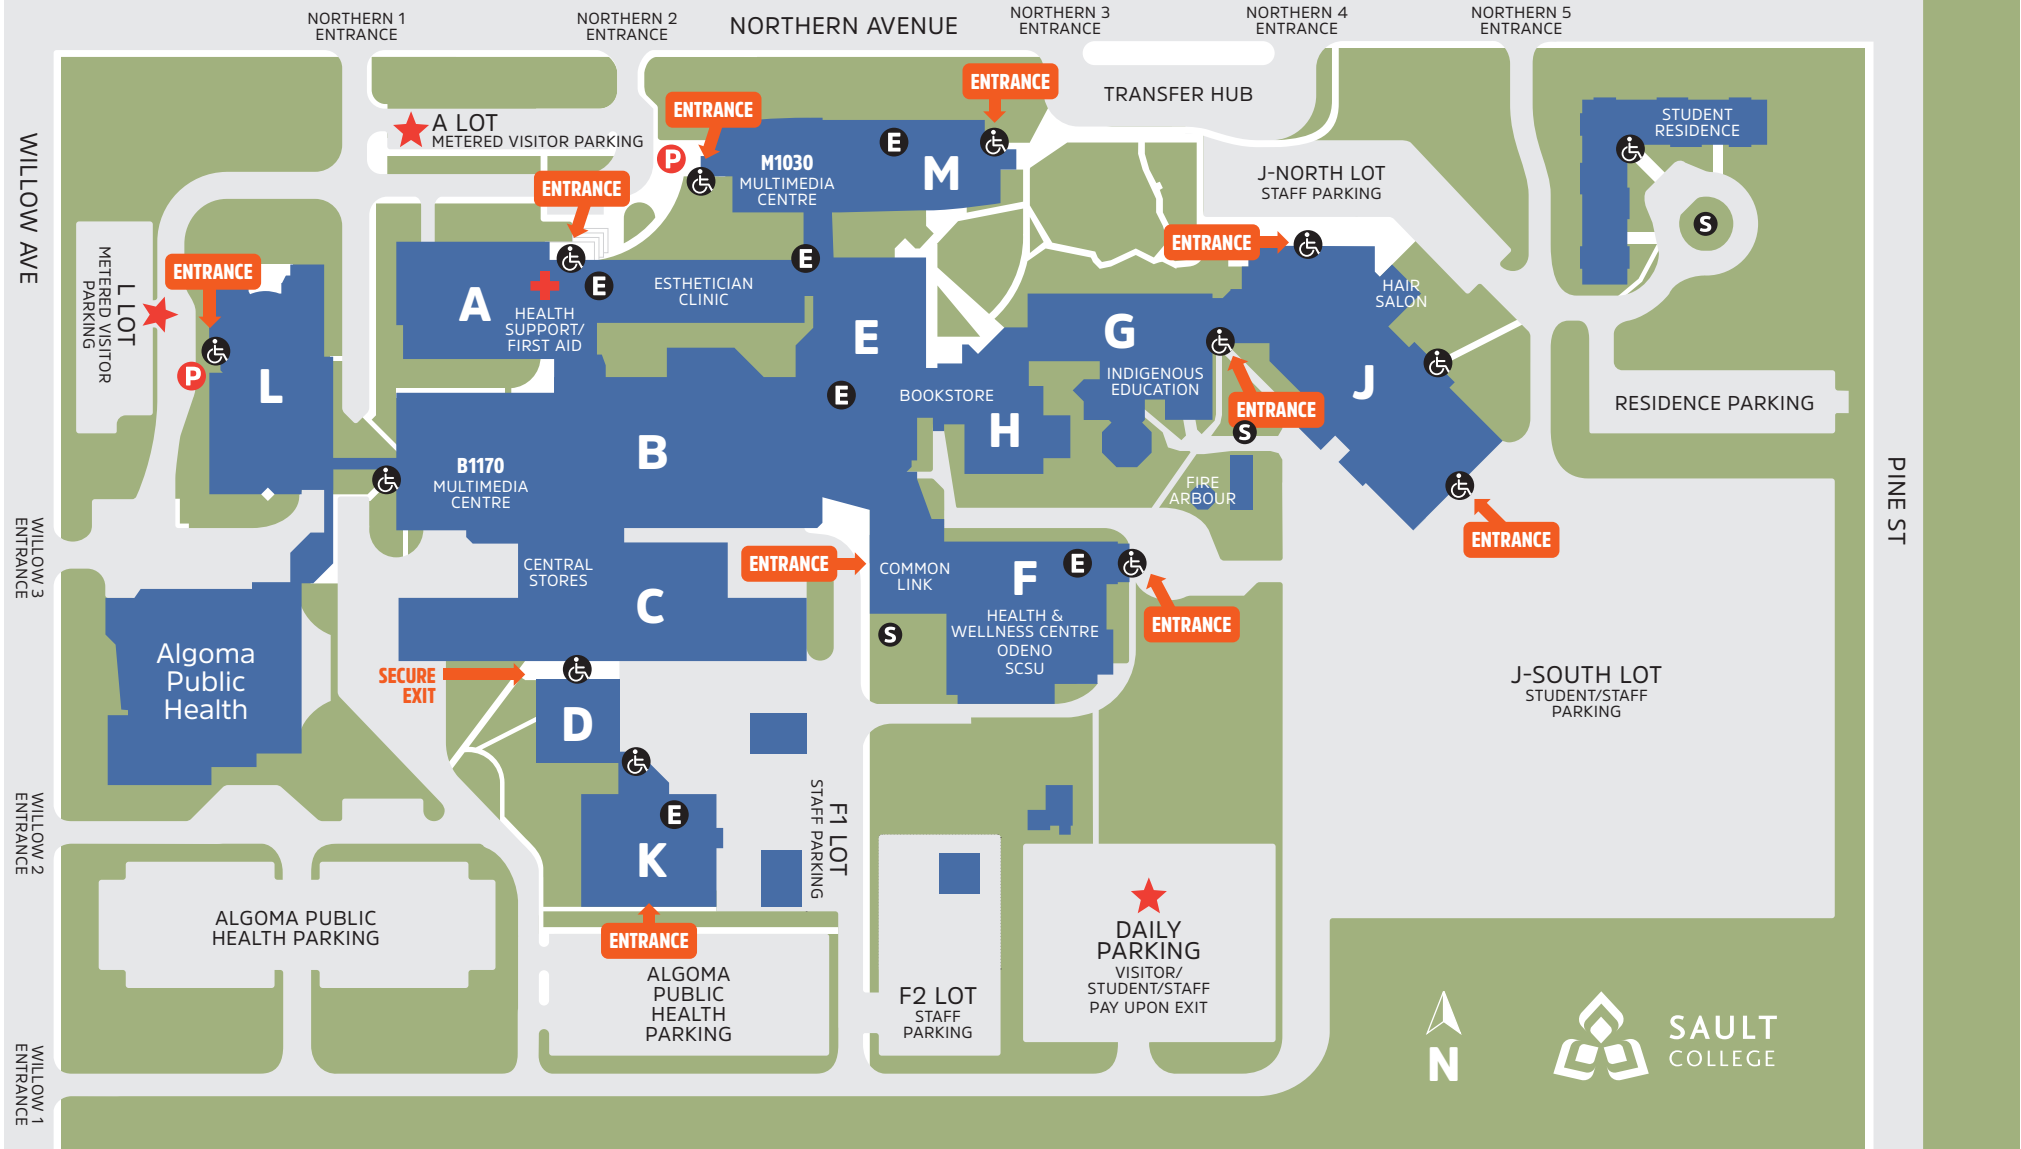

Welcome to Sault College

- | | | | | | |
|------------------------|-------------------------|-----------------------------------|-----------------------------|------------------------|------------------------------|
| A Academic Upgrading | A Contract Training | J Hairstyling Salon | H Library | A Physiotherapy Clinic | Ⓔ Elevator |
| F Athletics | E Employment Services | F Health & Wellness Centre | M M-Wing Lobby | A President's Office | ♿ Accessible Entrance |
| E Bookstore | A Esthetician Spa | B Human Resources | B MultiMedia Centre (B1170) | M Registrar's Office | P Para Bus drop off |
| B Cafeteria | B Facilities Management | G Indigenous Education | M MultiMedia Centre (M1030) | F Security | ★ Visitor Parking |
| J Contact North | M Financial Assistance | B Information Technology Services | F Odeno | E Student Services | + First Aid & Health Support |
| A Continuing Education | M Financial Services | | | E Tim Hortons | Ⓢ Designated Smoking Area |