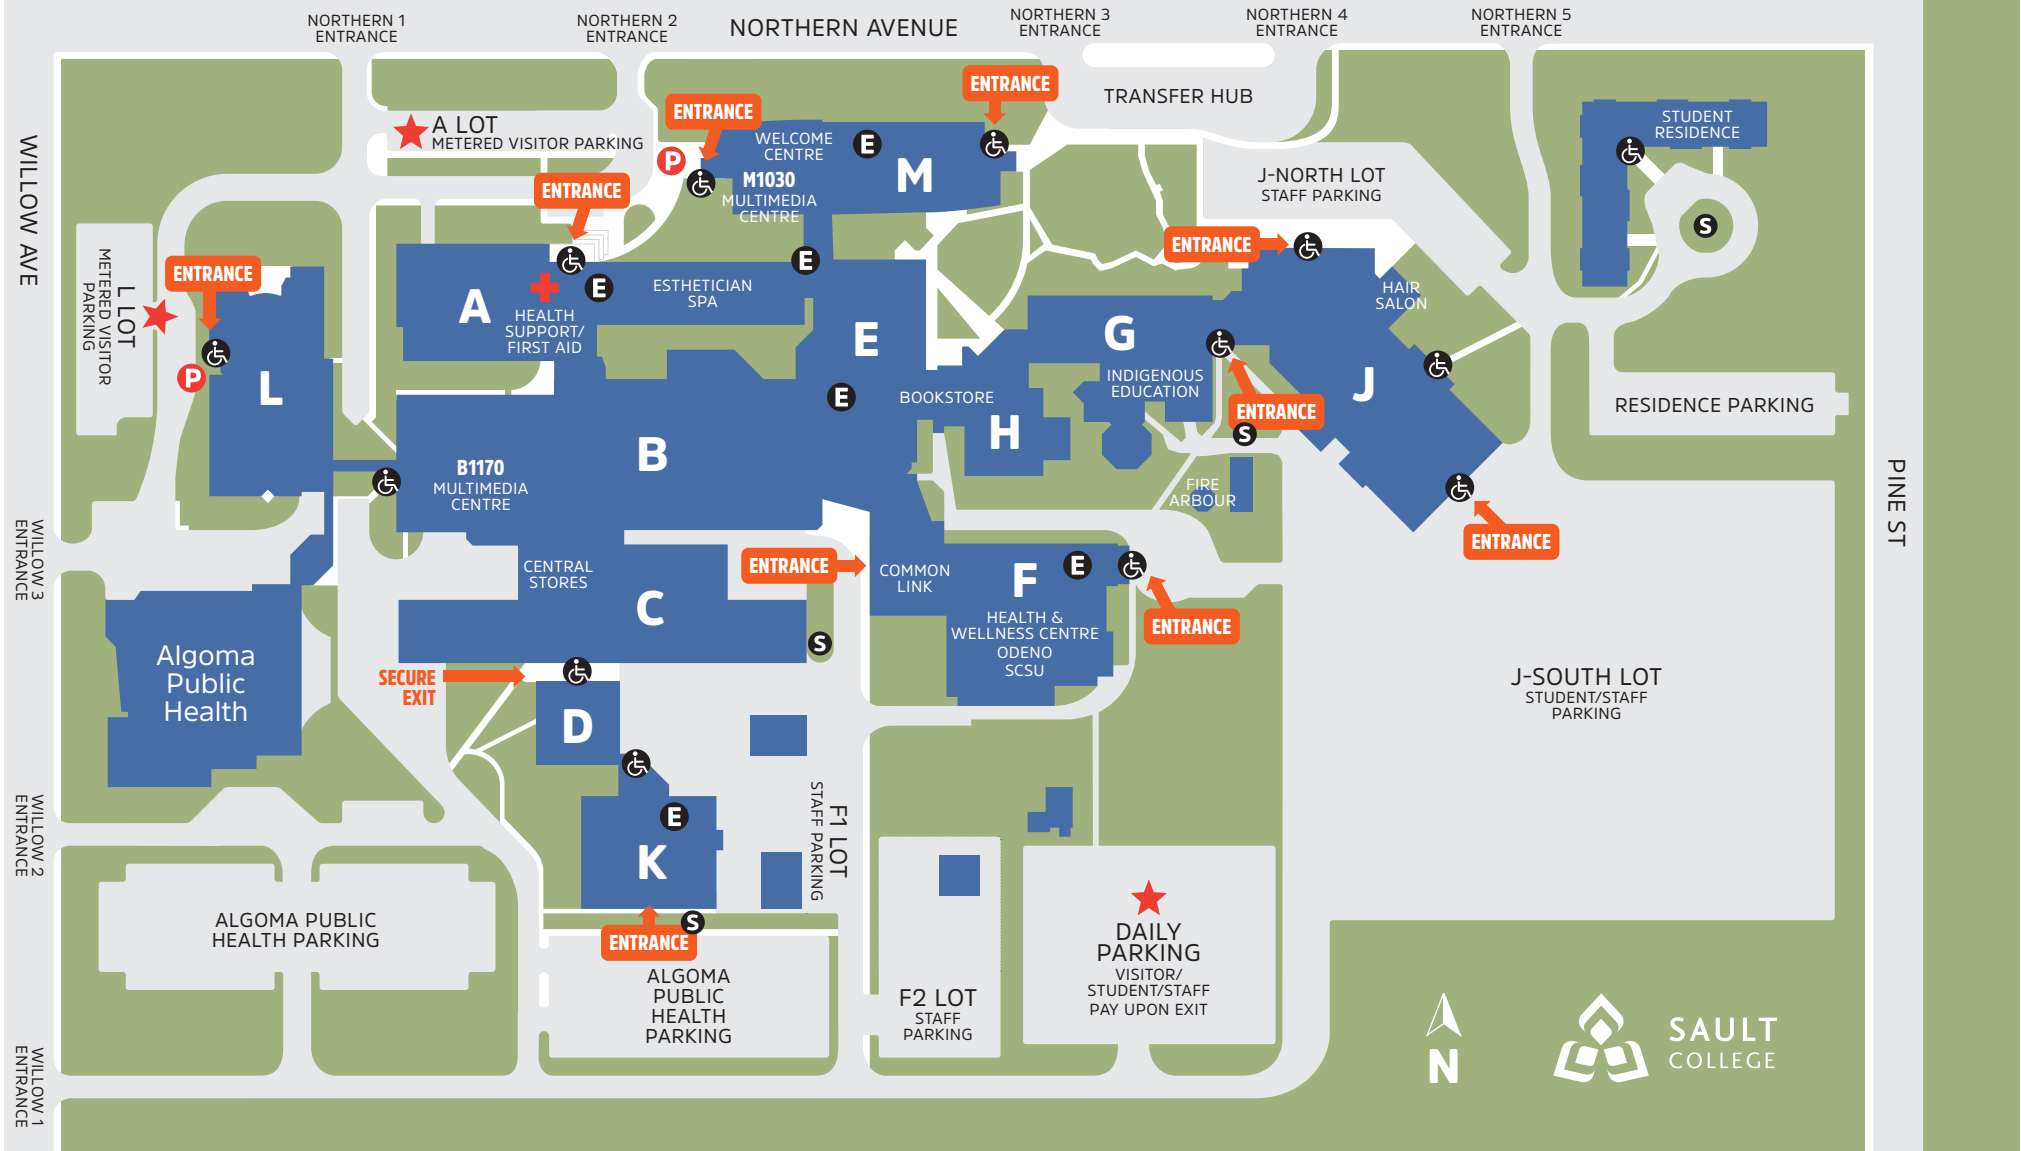

Welcome to Sault College

- A Academic Upgrading
- F Athletics
- E Bookstore
- B Cafeteria
- J Contact North
- A Continuing Education

- A Contract Training
- E Employment Services
- A Esthetician Spa
- B Facilities Management
- M Financial Assistance
- M Financial Services

- J Hairstyling Salon
- F Health & Wellness Centre
- B Human Resources
- G Indigenous Education
- B Information Technology Services
- H Library

- M M-Wing Lobby
- B MultiMedia Centre (B1170)
- M MultiMedia Centre (M1030)
- F Odeno
- A Physiotherapy Clinic
- A President's Office

- M Registrar's Office
- F SCSU
- F Security
- E Student Services
- E Tim Hortons
- M Welcome Centre

- **E** Elevator
- Accessible Entrance
- **P** Para Bus drop off
- Visitor Parking
- First Aid & Health Support
- **S** Designated Smoking Area